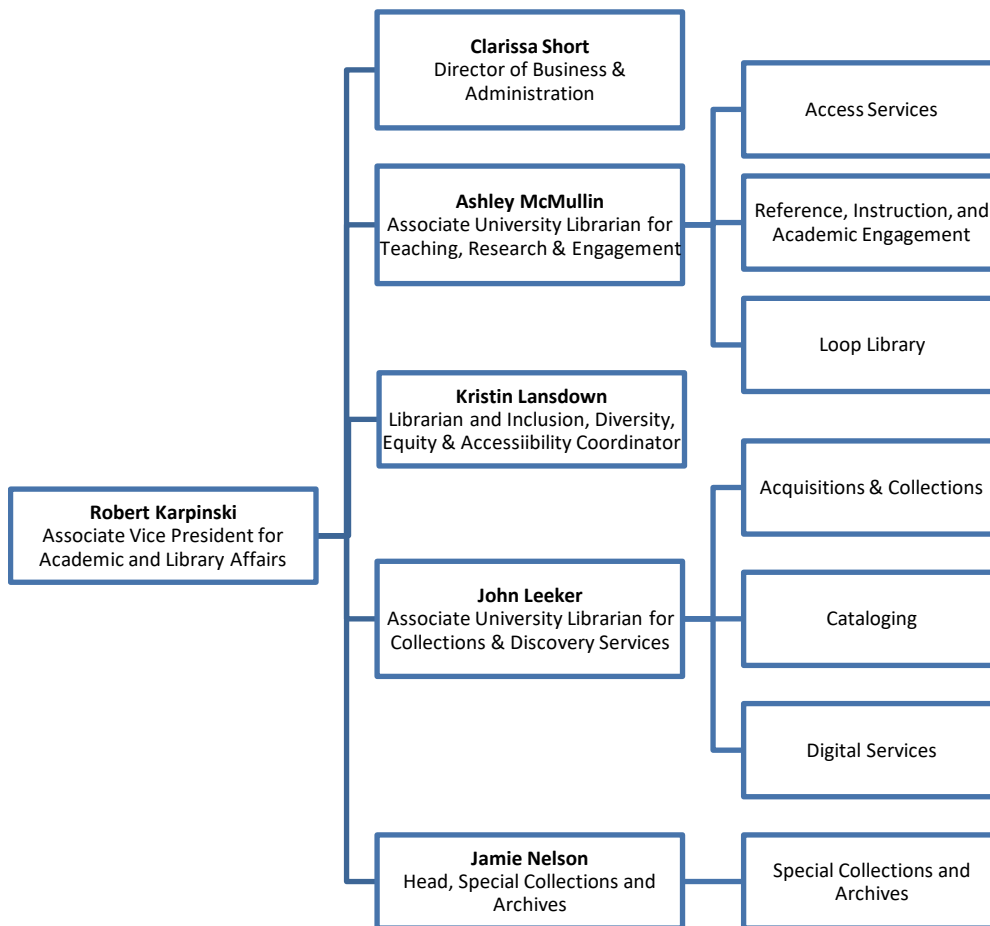

DePaul University Library

Organization Charts

Administration and Management

Teaching, Learning & Research Services

Access Services Staff

Loop Library Staff

Teaching, Learning & Research Services (cont.)

Reference, Instruction & Academic Engagement Staff

Collections & Discovery Services

Acquisitions & Collections Staff

Cataloging Staff

Digital Services Staff

Special Collections and Archives