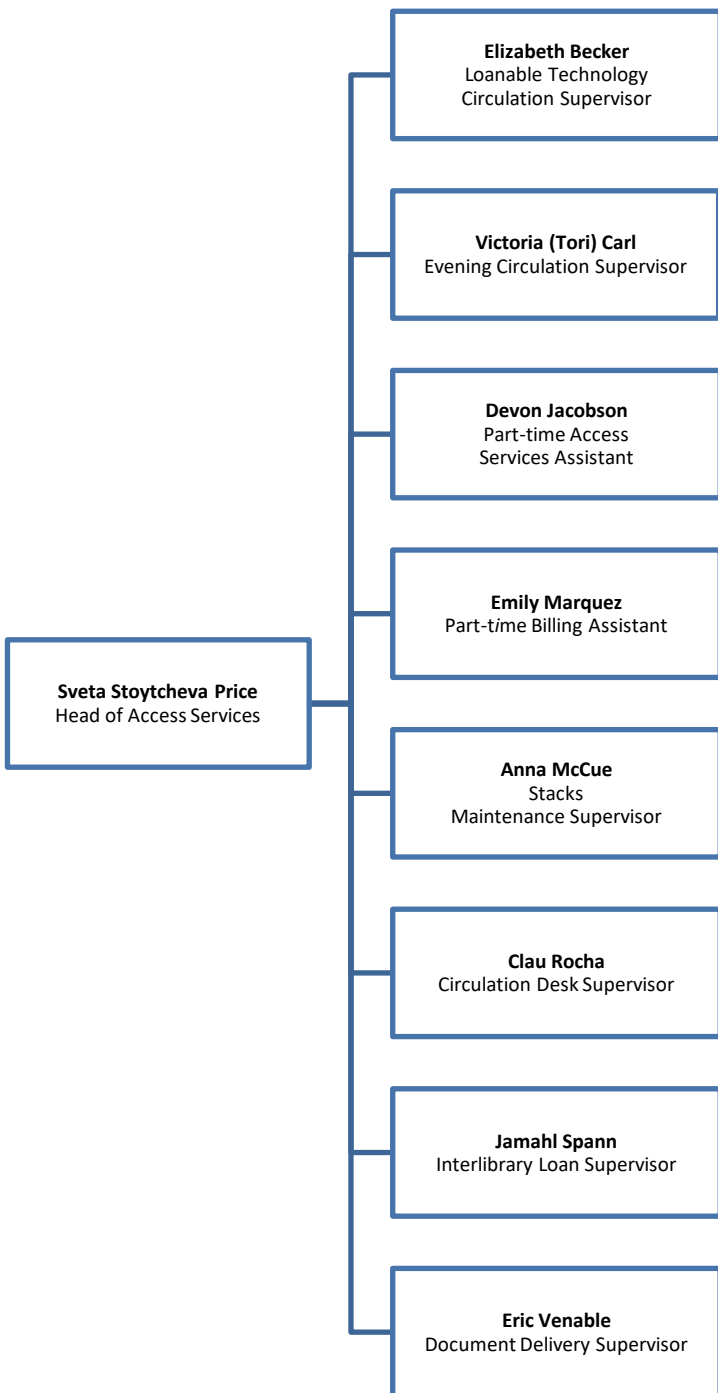

DePaul University Library

Organization Charts

Administration and Management

Teaching, Learning & Research Services

Access Services Staff

Loop Library Staff

Teaching, Learning & Research Services (cont.)

Reference, Instruction & Academic Engagement Staff