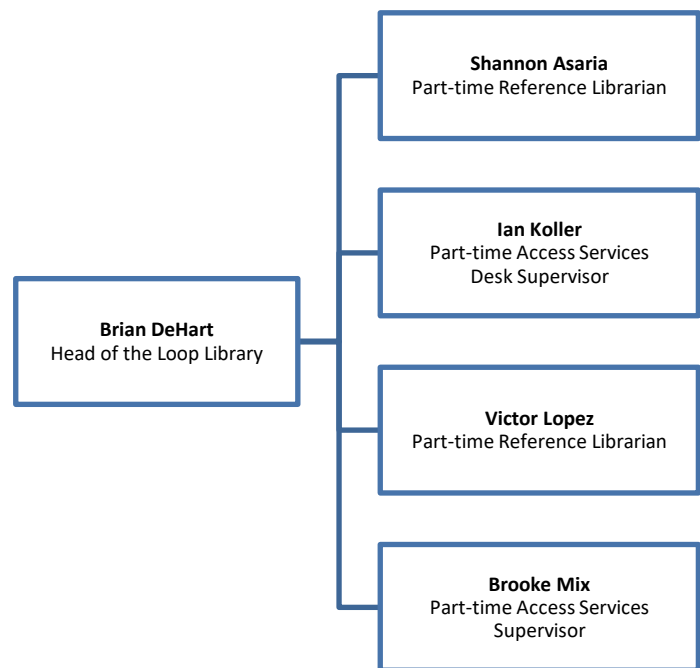

DePaul University Library

Organization Charts

Administration and Management

Teaching, Learning & Research Services

Access Services Staff

Loop Library Staff

Teaching, Learning & Research Services (cont.)

Reference, Instruction & Academic Engagement Staff