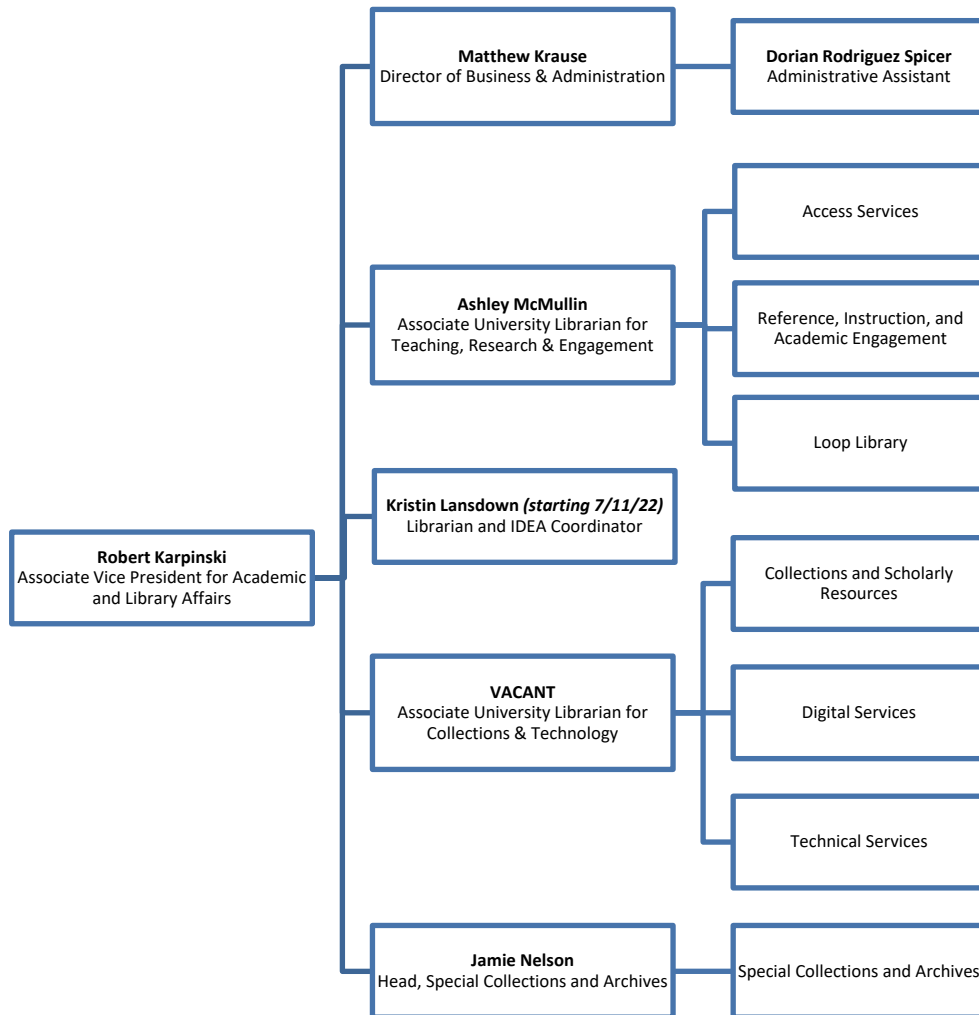

DePaul University Library

Organization Charts

Administration and Management

Teaching, Learning & Research Services

Access Services Staff

Loop Library Staff

Teaching, Learning & Research Services (cont.)

Reference, Instruction & Academic Engagement Staff