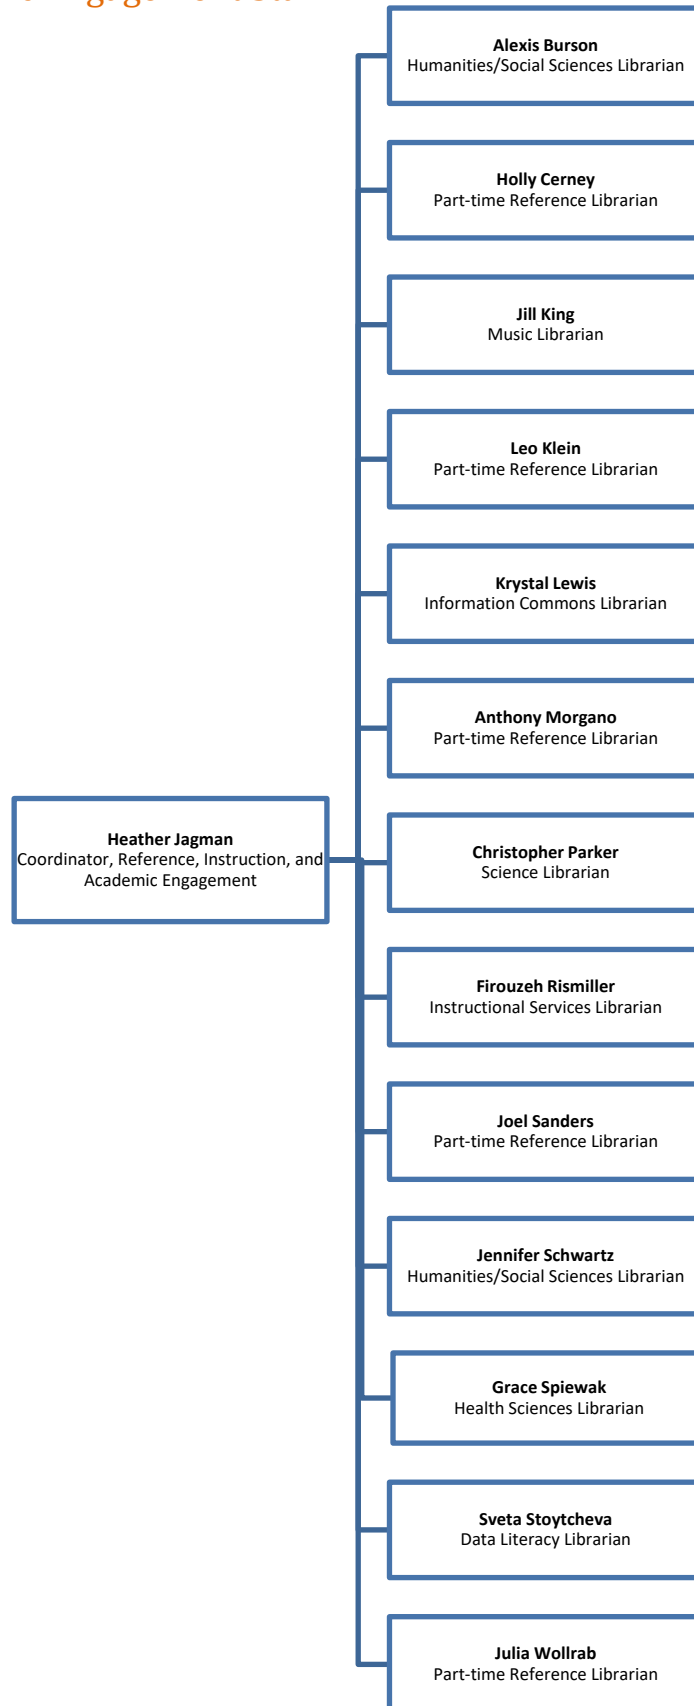

DePaul University Library

Organization Charts

Administration and Management

Teaching, Learning & Research Services

Access Services Staff

Loop Library Staff

Teaching, Learning & Research Services (cont.)

Reference, Instruction & Academic Engagement Staff