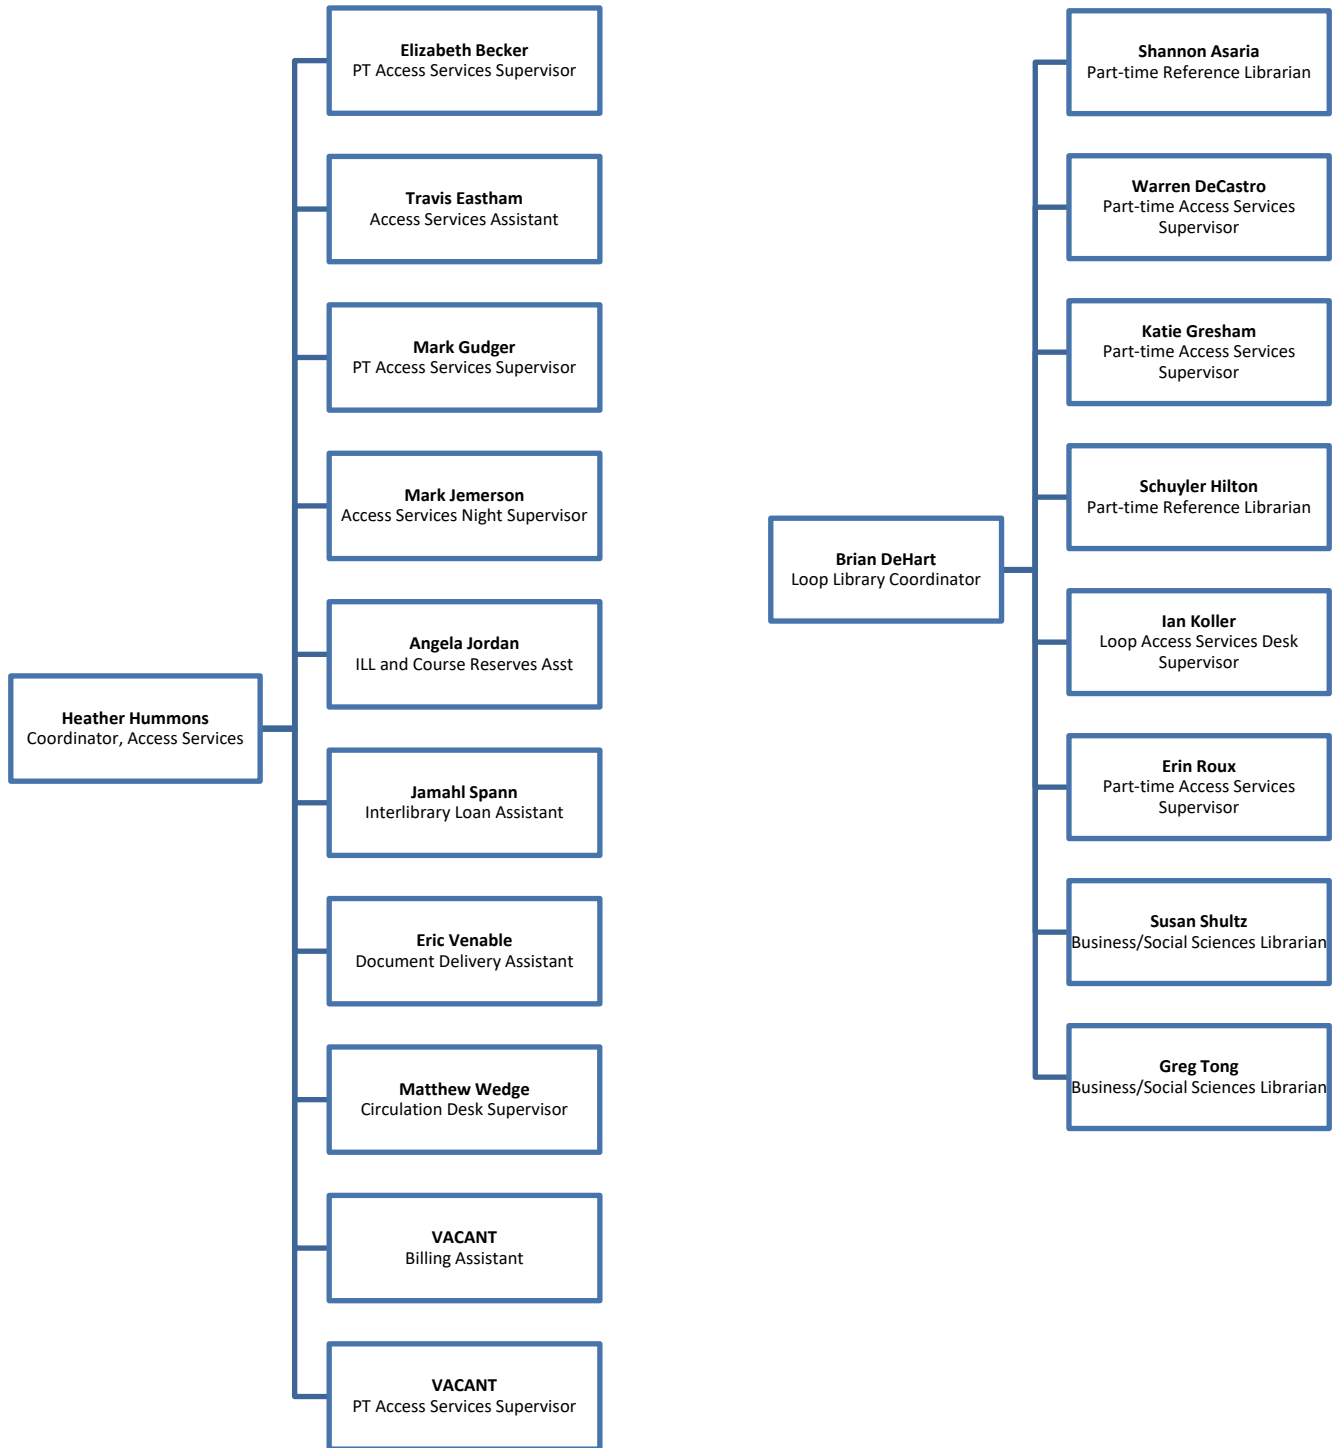

DePaul University Library

Organization Charts

Administration and Management

Teaching, Learning & Research Services

Access Services Staff

Loop Library Staff

Teaching, Learning & Research Services (cont.)

Reference, Instruction & Academic Engagement Staff