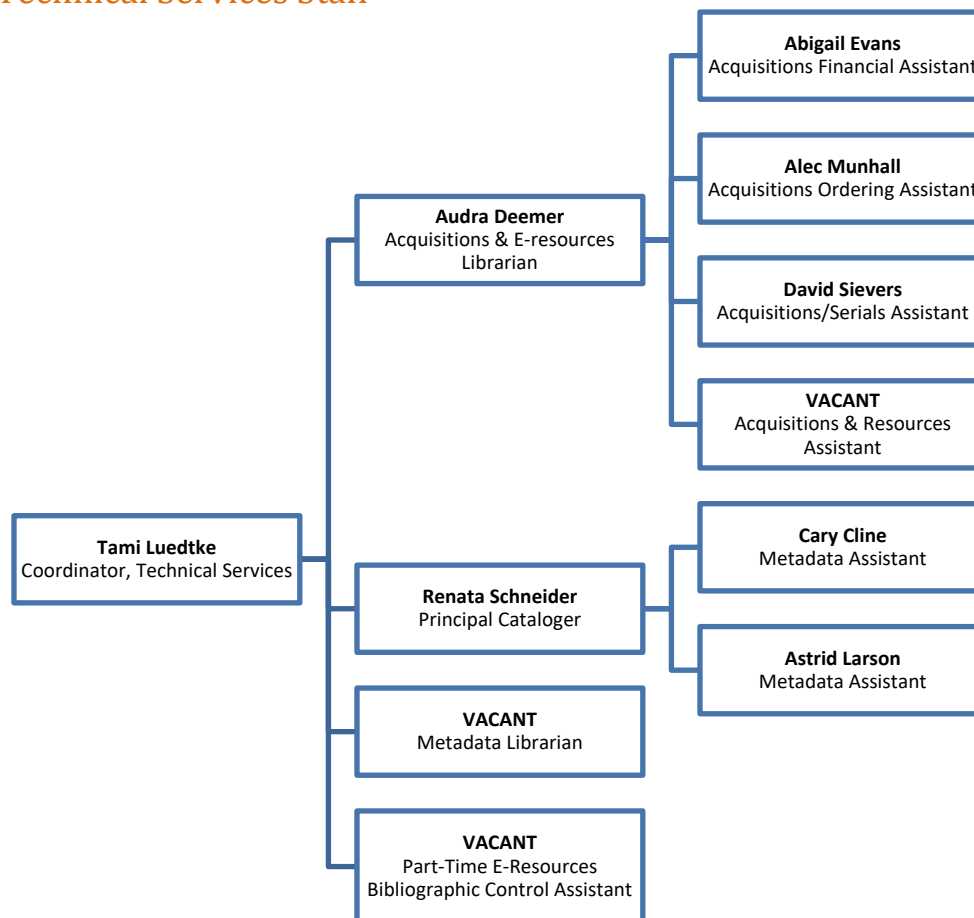

DePaul University Library

Organization Charts

Administration and Management

Teaching, Learning & Research Services

Access Services Staff

Loop Library Staff

Teaching, Learning & Research Services (cont.)

Reference, Instruction & Academic Engagement Staff

Collections Services and Technologies

Collection Development Staff

Digital Services Staff

Technical Services Staff

Special Collections and Archives