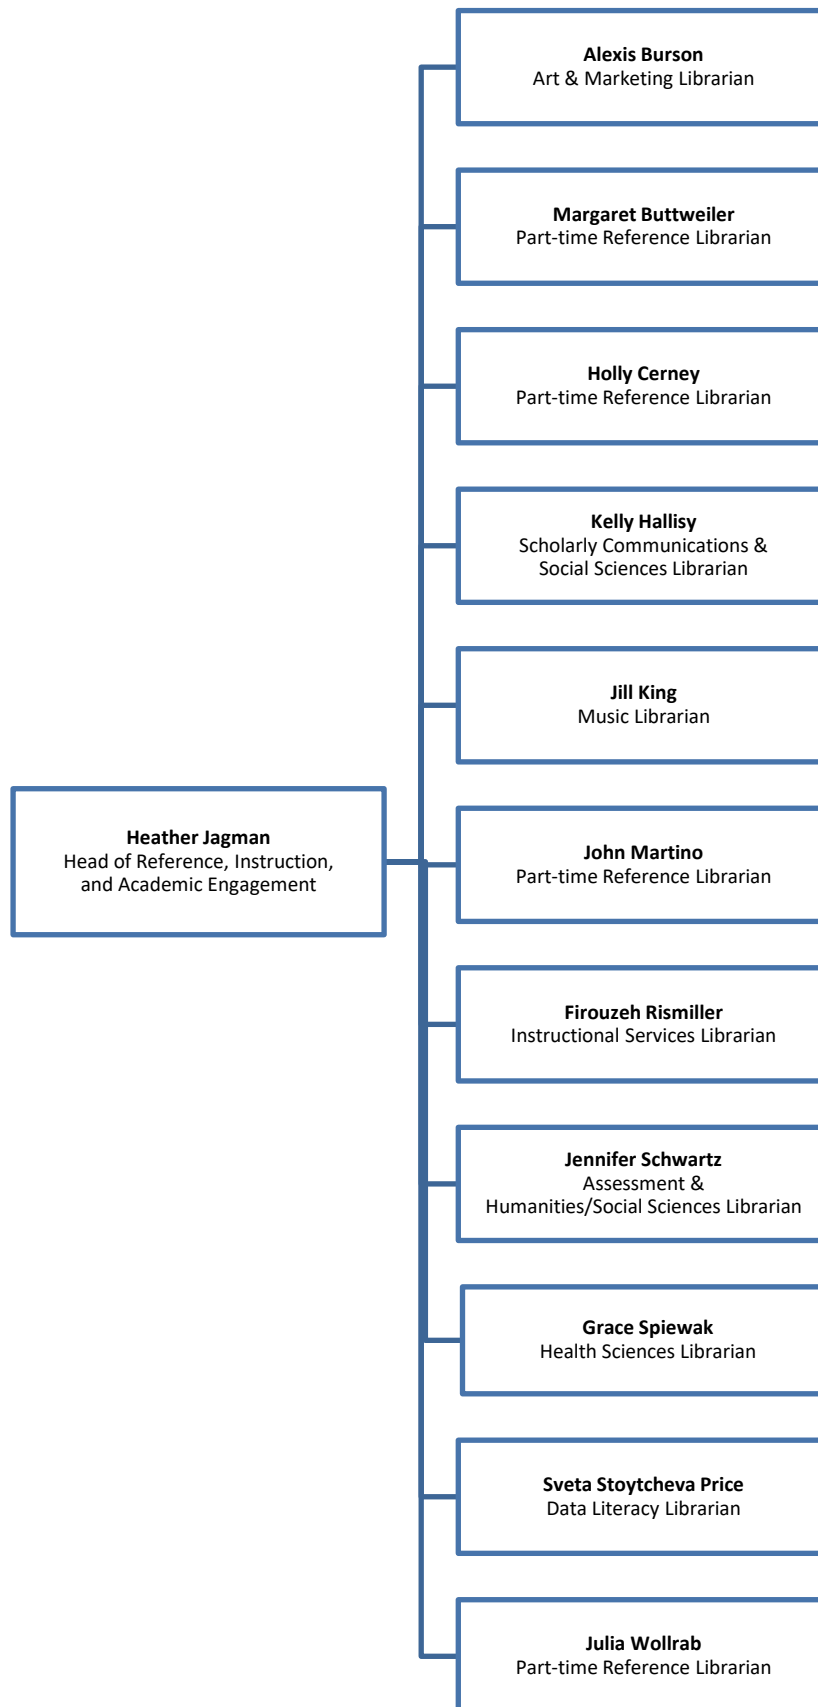

DePaul University Library

Organization Charts

Administration and Management

Teaching, Learning & Research Services

Access Services Staff

Loop Library Staff

Teaching, Learning & Research Services (cont.)

Reference, Instruction & Academic Engagement Staff