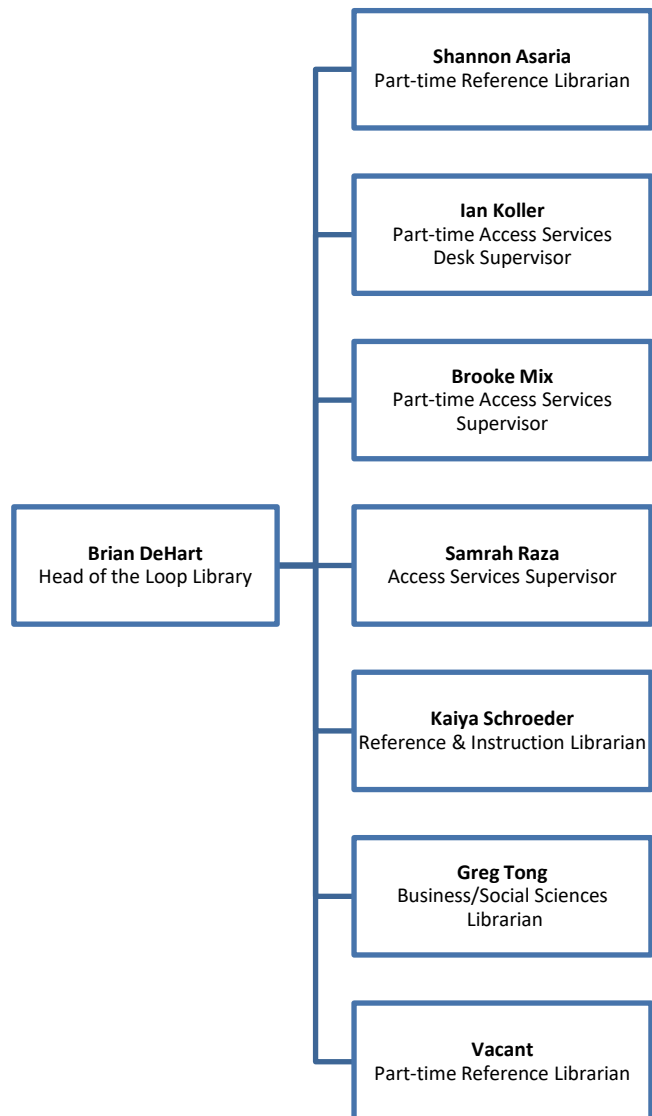

DePaul University Library

Organization Charts

Administration and Management

Teaching, Learning & Research Services

Access Services Staff

Loop Library Staff

Teaching, Learning & Research Services (cont.)

Reference, Instruction & Academic Engagement Staff