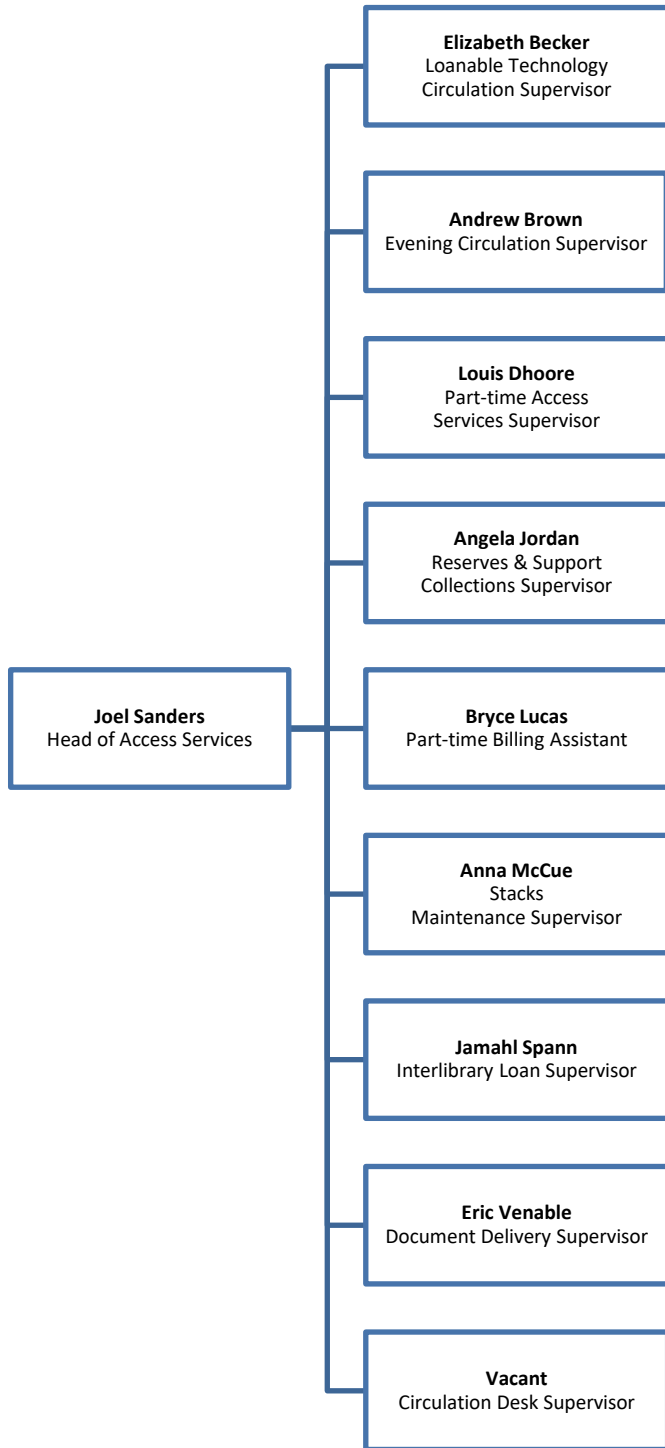

DePaul University Library

Organization Charts

Administration and Management

Teaching, Learning & Research Services

Access Services Staff

Loop Library Staff

Teaching, Learning & Research Services (cont.)

Reference, Instruction & Academic Engagement Staff