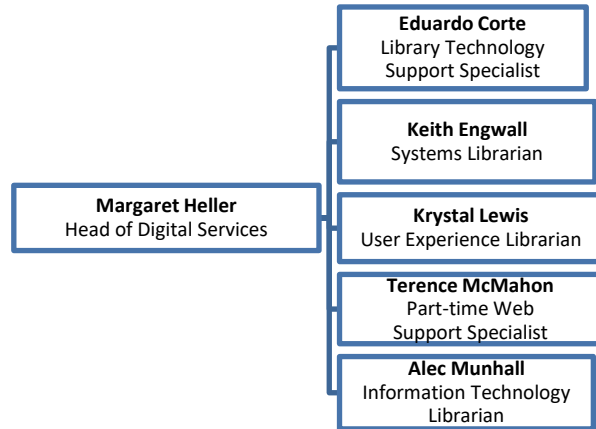

Digital Services Staff