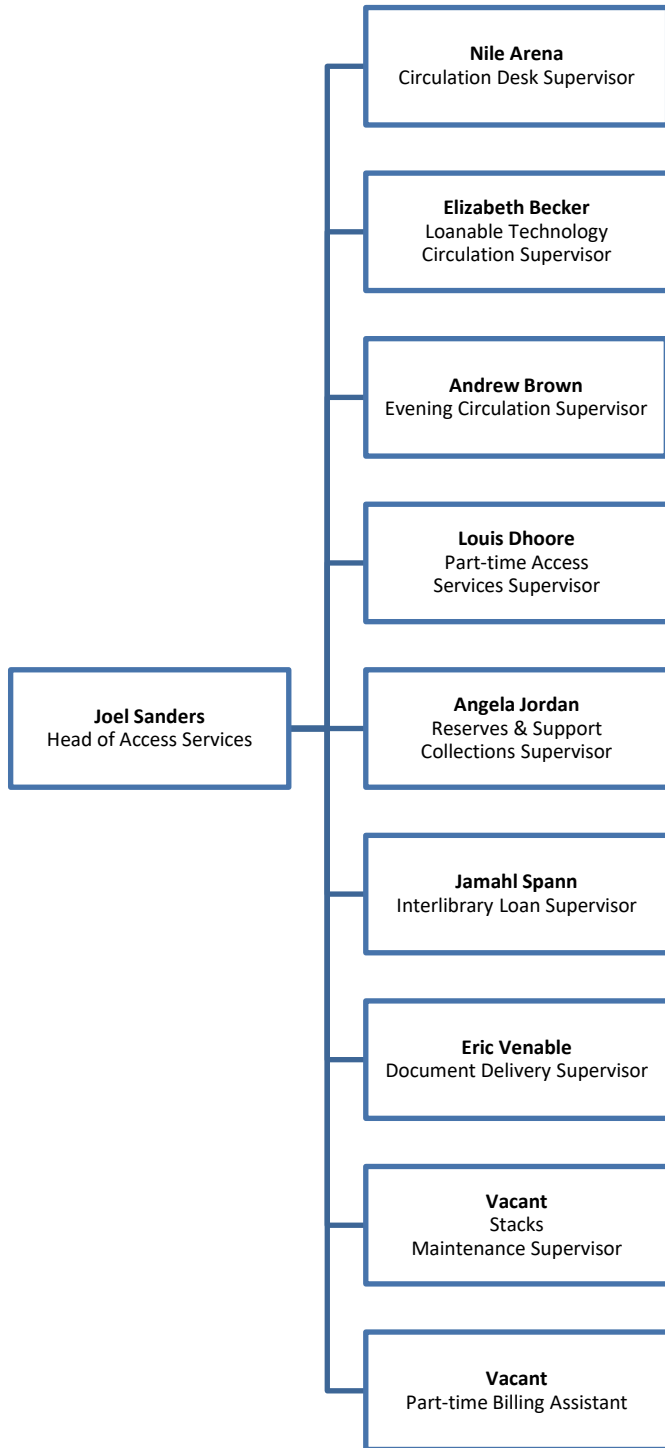

DePaul University Library

Organization Charts

Administration and Management

Teaching, Learning & Research Services

Access Services Staff

Loop Library Staff

Teaching, Learning & Research Services (cont.)

Reference, Instruction & Academic Engagement Staff