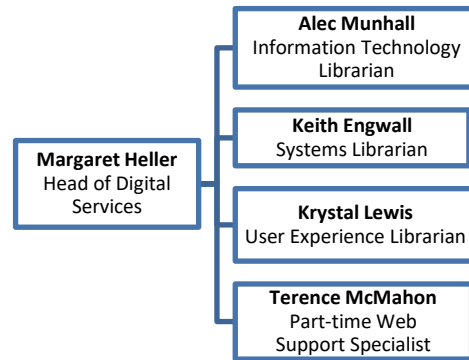

Digital Services Staff