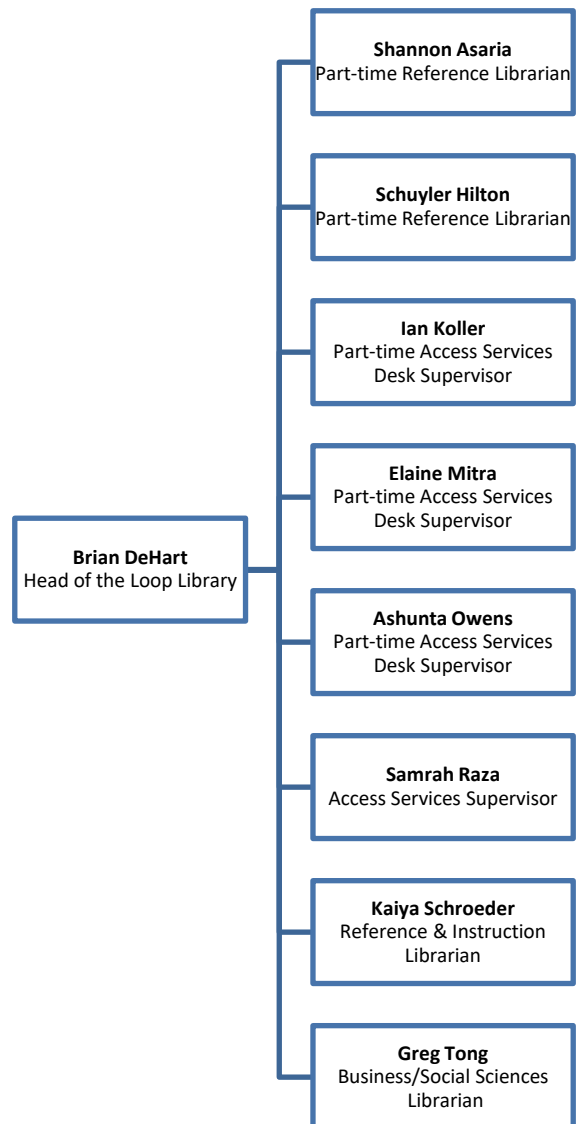

DePaul University Library

Organization Charts

Administration and Management

Teaching, Learning & Research Services

Access Services Staff

Loop Library Staff

Teaching, Learning & Research Services (cont.)

Reference, Instruction & Academic Engagement Staff