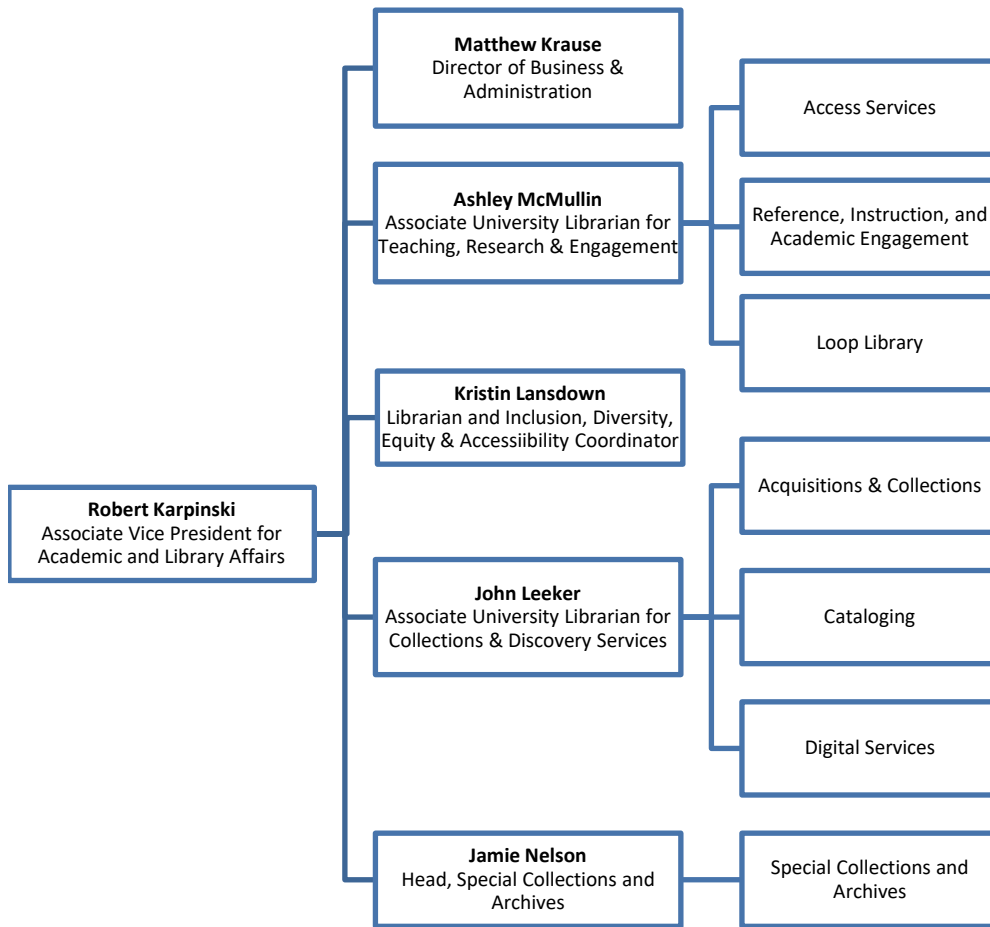

DePaul University Library

Organization Charts

Administration and Management

Teaching, Learning & Research Services

Access Services Staff

Loop Library Staff

Teaching, Learning & Research Services (cont.)

Reference, Instruction & Academic Engagement Staff

Collections & Discovery Services

Acquisitions & Collections Staff

Cataloging Staff

Digital Services Staff

Special Collections and Archives