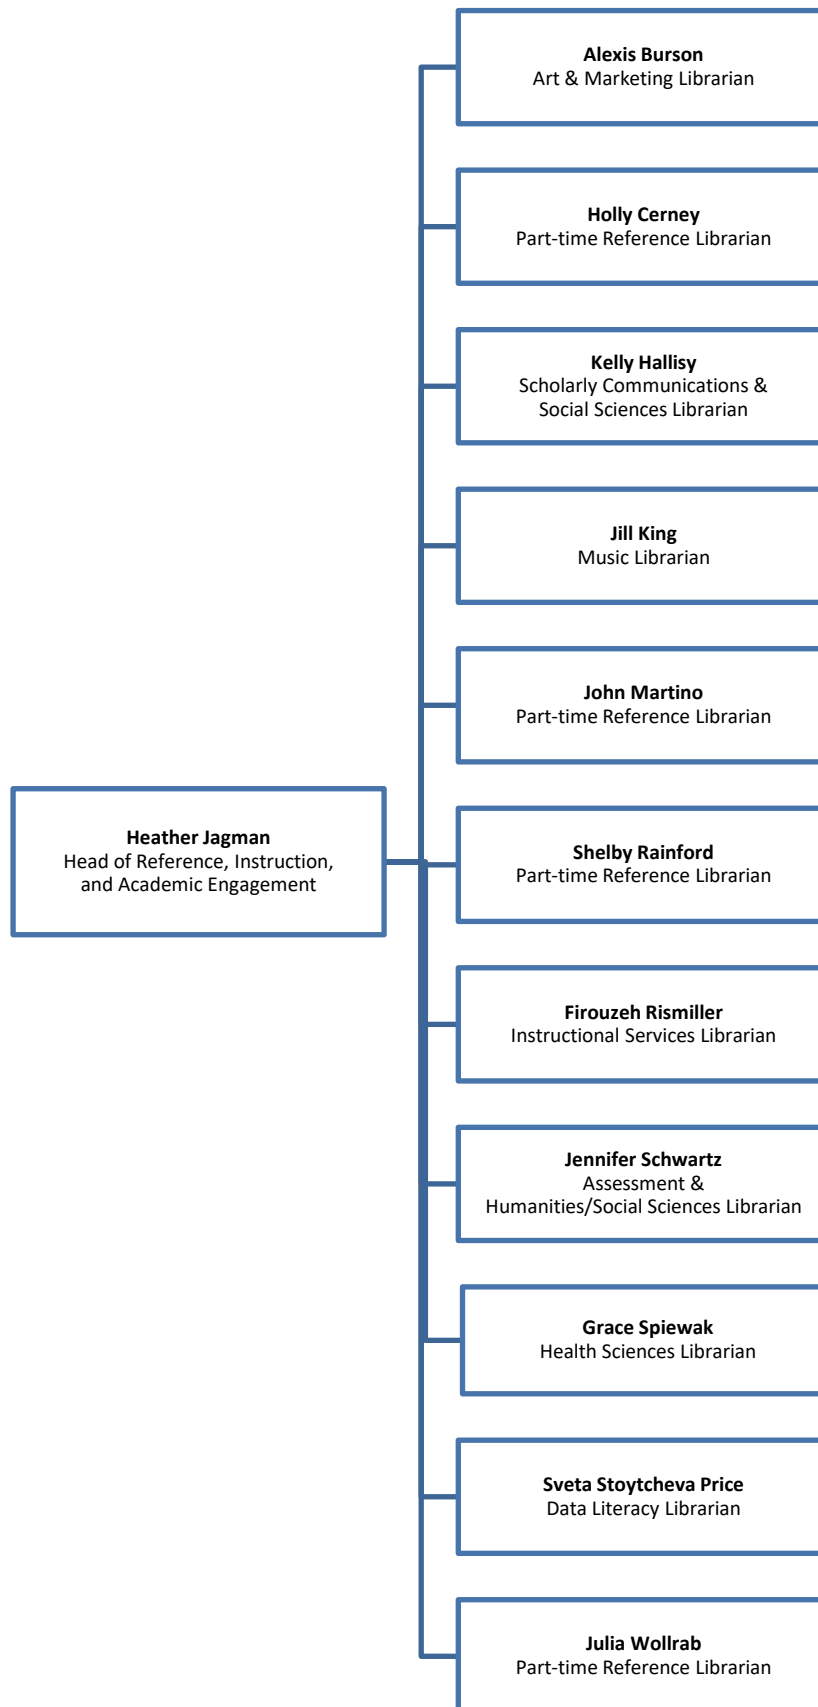

DePaul University Library

Organization Charts

Administration and Management

Teaching, Learning & Research Services

Access Services Staff

Loop Library Staff

Teaching, Learning & Research Services (cont.)

Reference, Instruction & Academic Engagement Staff