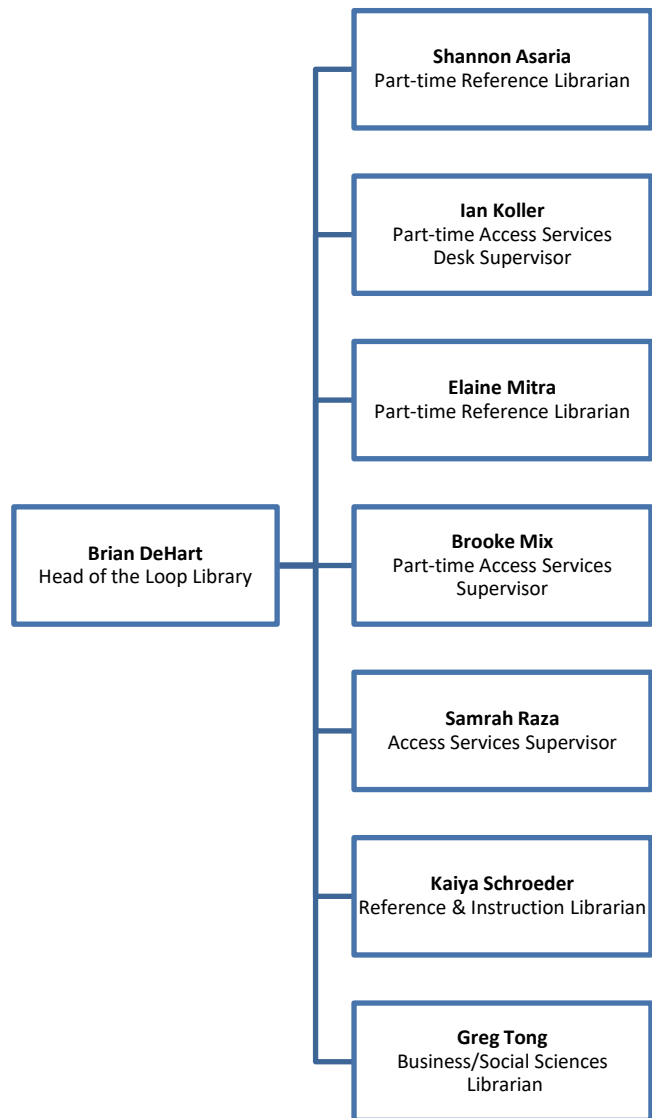

DePaul University Library

Organization Charts

Administration and Management

Teaching, Learning & Research Services

Access Services Staff

Loop Library Staff

Teaching, Learning & Research Services (cont.)

Reference, Instruction & Academic Engagement Staff