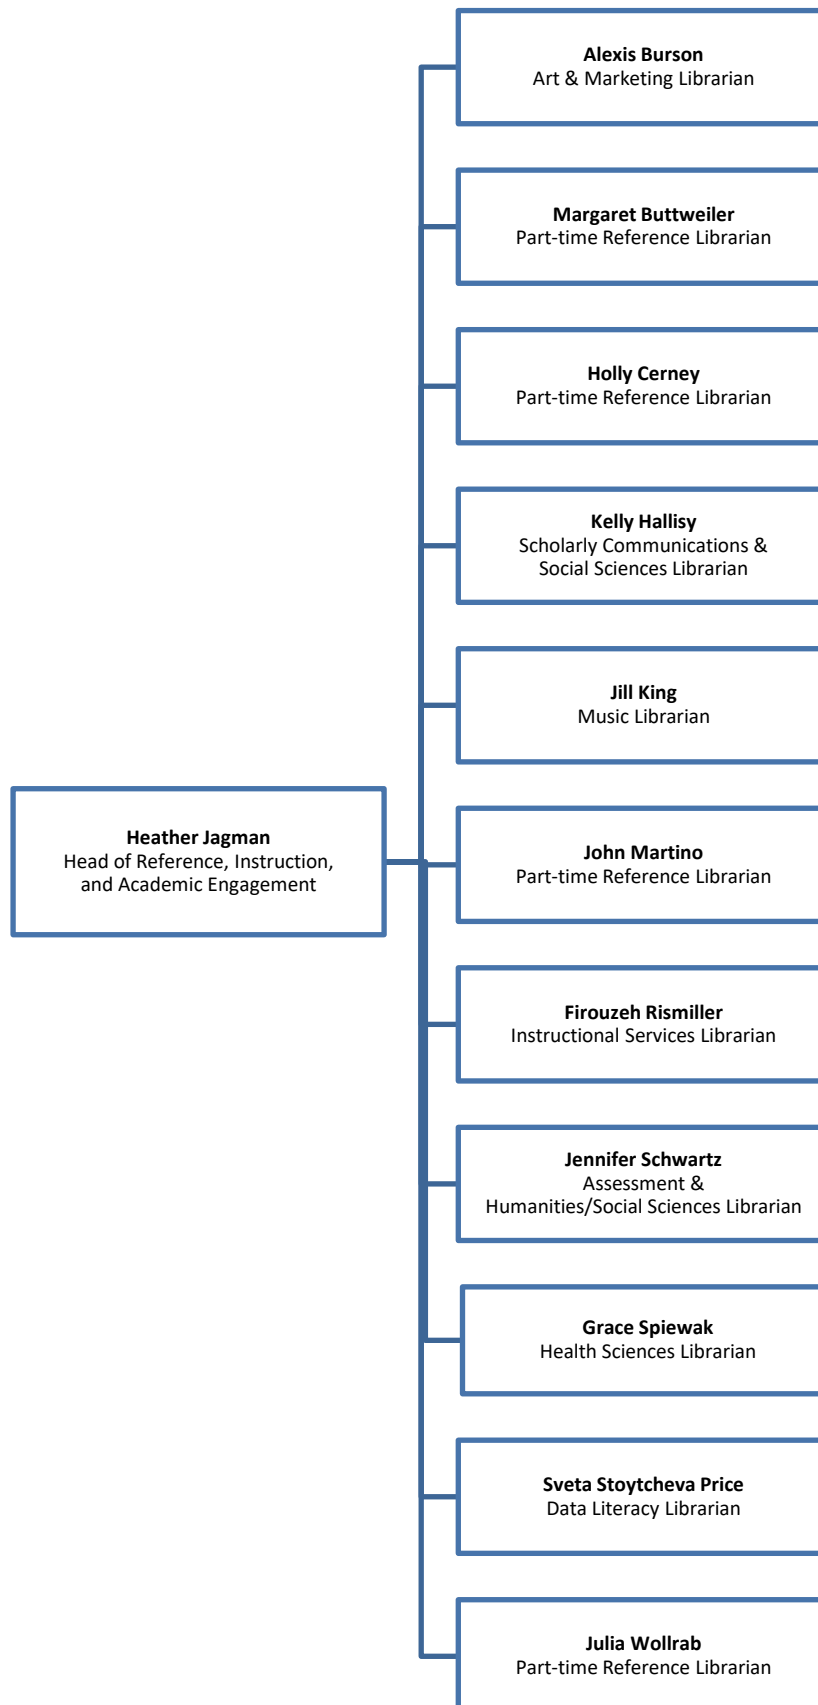

DePaul University Library

Organization Charts

Administration and Management

Teaching, Learning & Research Services

Access Services Staff

Loop Library Staff

Teaching, Learning & Research Services (cont.)

Reference, Instruction & Academic Engagement Staff