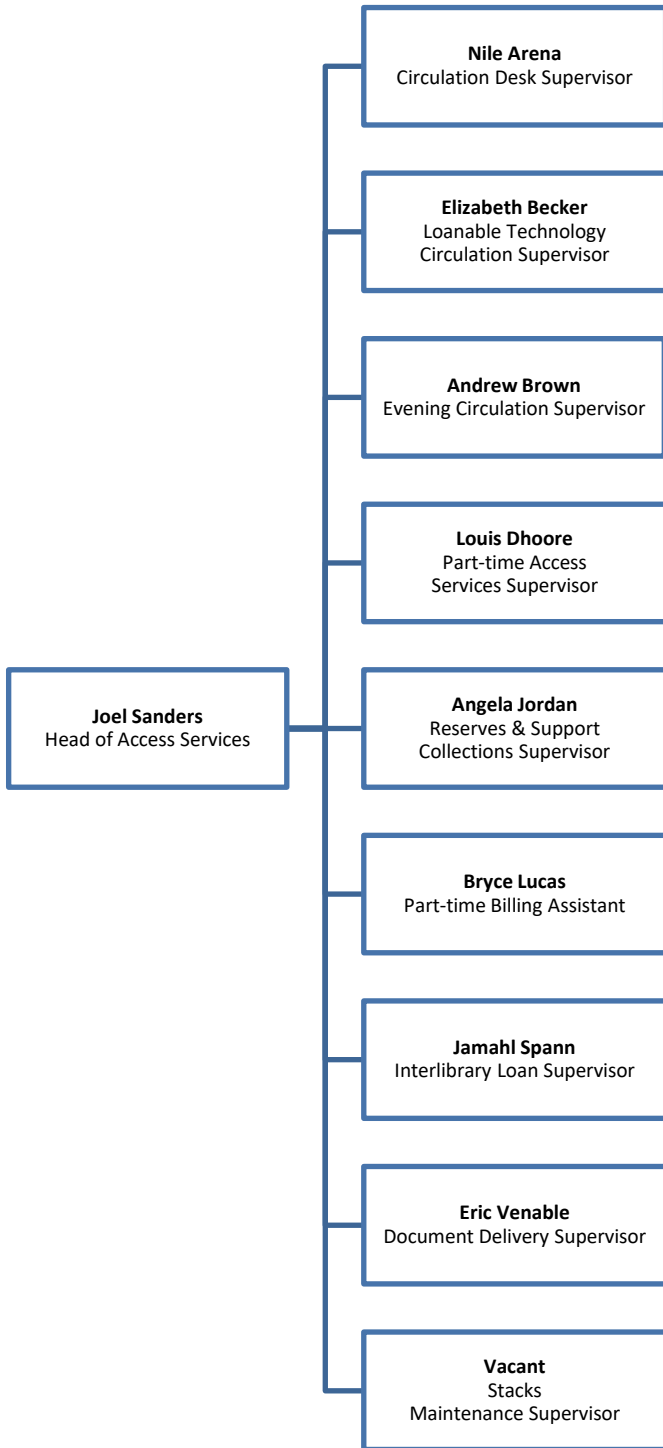

DePaul University Library

Organization Charts

Administration and Management

Teaching, Learning & Research Services

Access Services Staff

Loop Library Staff

Teaching, Learning & Research Services (cont.)

Reference, Instruction & Academic Engagement Staff