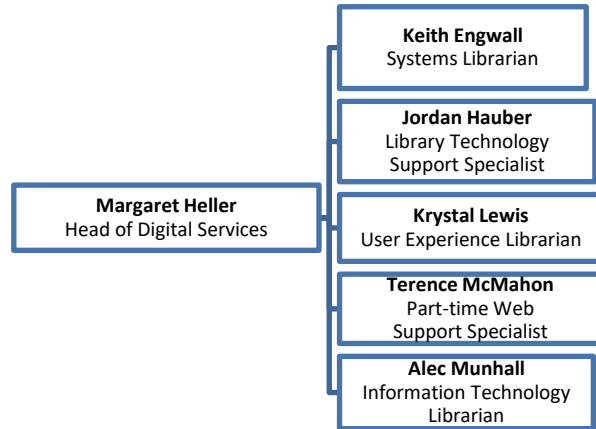

Digital Services Staff