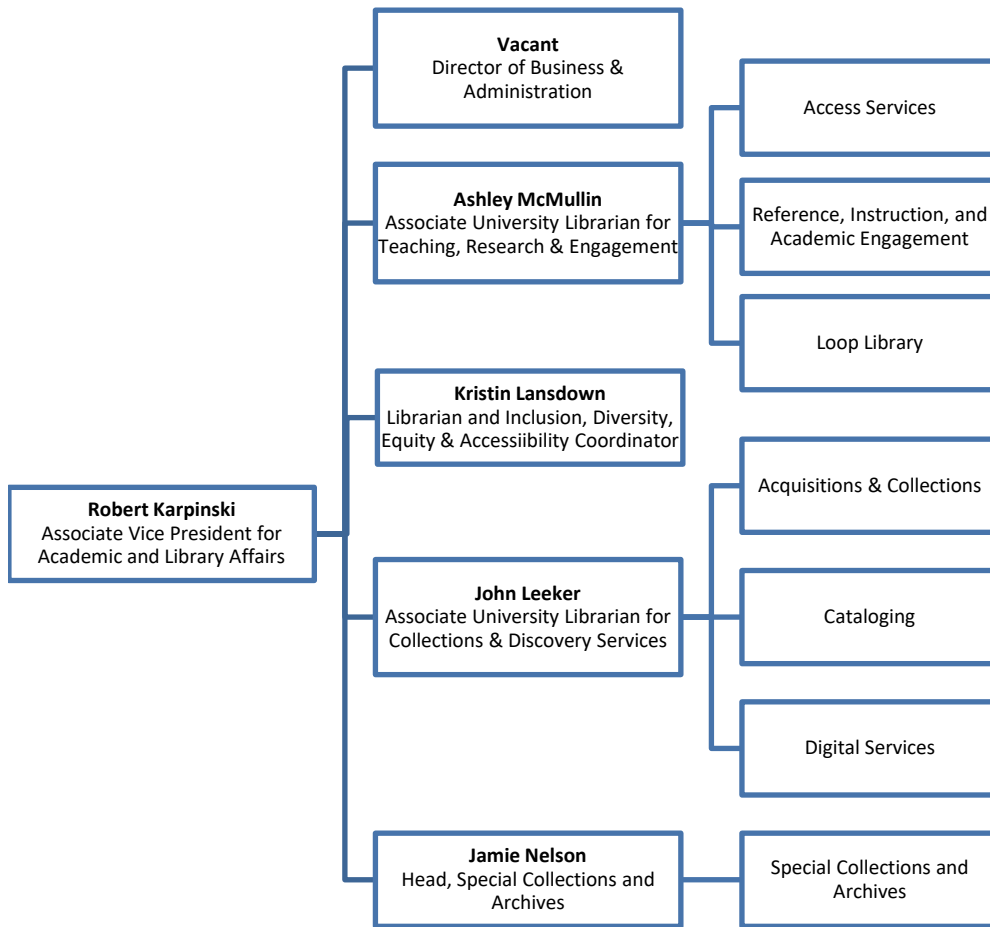

DePaul University Library

Organization Charts

Administration and Management

Teaching, Learning & Research Services

Access Services Staff

Loop Library Staff

Teaching, Learning & Research Services (cont.)

Reference, Instruction & Academic Engagement Staff

Collections & Discovery Services

Acquisitions & Collections Staff

Cataloging Staff

Digital Services Staff

Special Collections and Archives