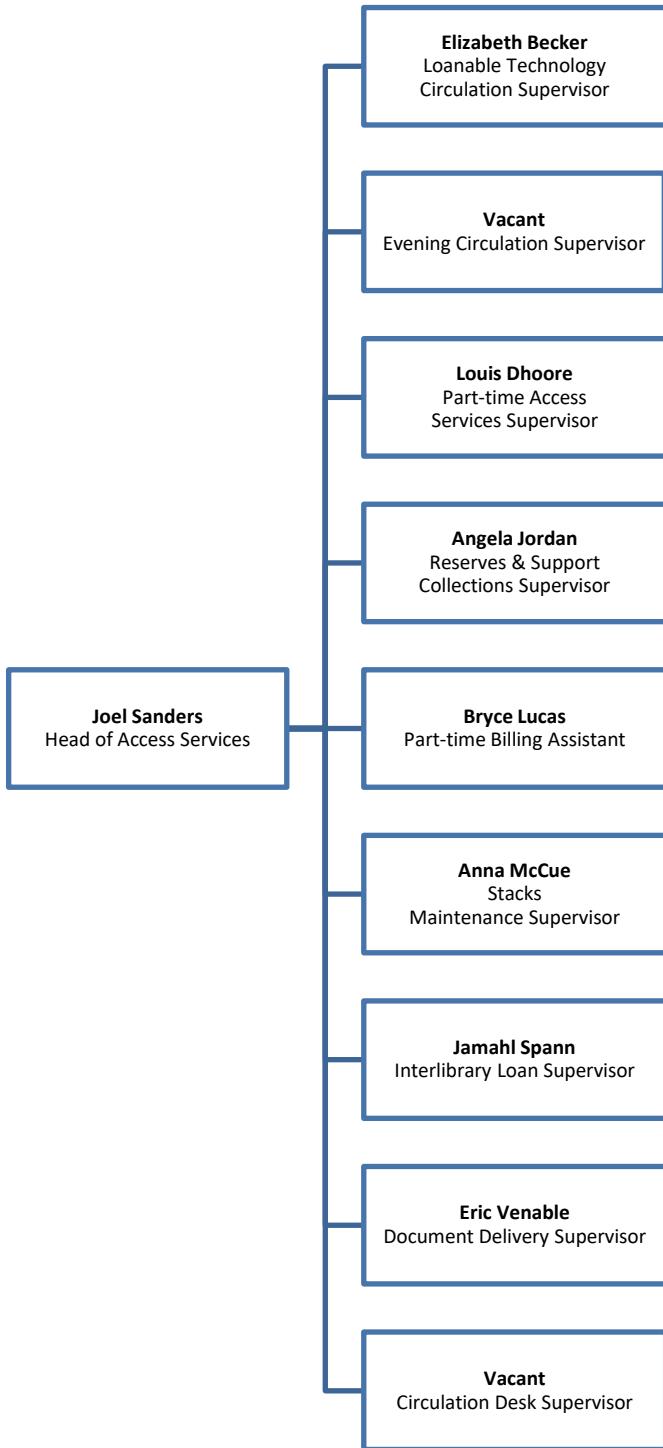

DePaul University Library

Organization Charts

Administration and Management

Teaching, Learning & Research Services

Access Services Staff

Loop Library Staff

Teaching, Learning & Research Services (cont.)

Reference, Instruction & Academic Engagement Staff