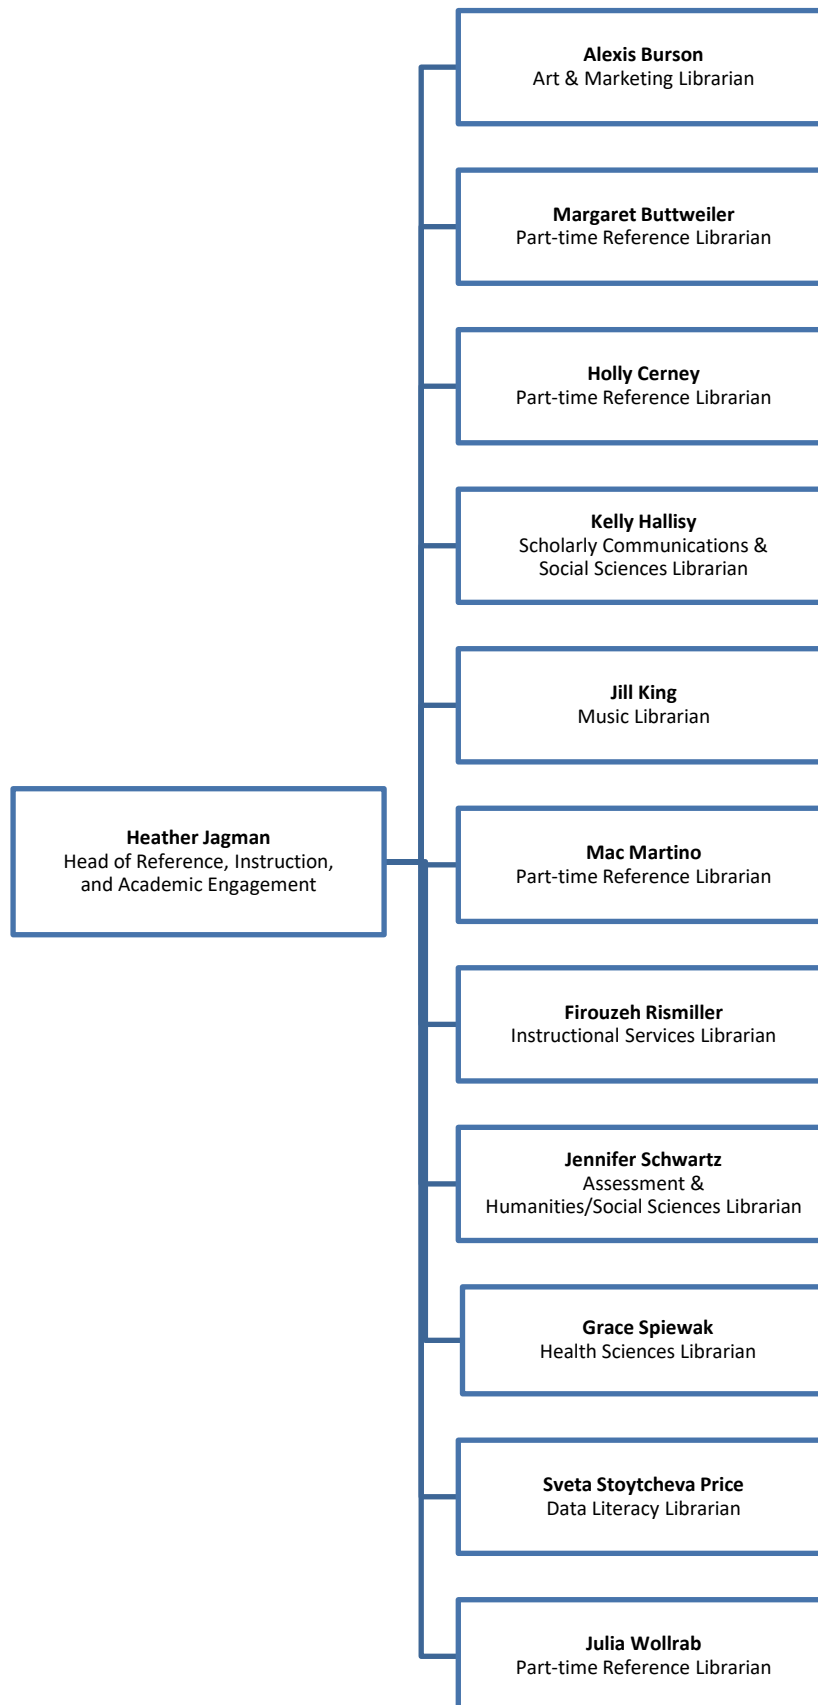

DePaul University Library

Organization Charts

Administration and Management

Teaching, Learning & Research Services

Access Services Staff

Loop Library Staff

Teaching, Learning & Research Services (cont.)

Reference, Instruction & Academic Engagement Staff