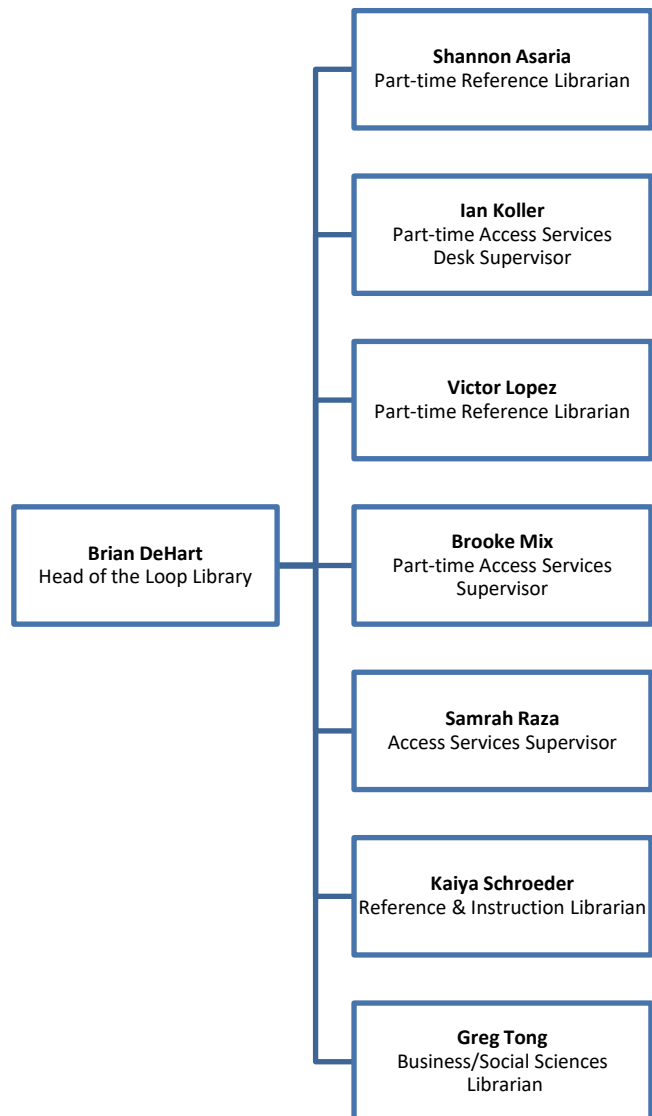

DePaul University Library

Organization Charts

Administration and Management

Teaching, Learning & Research Services

Access Services Staff

Loop Library Staff

Teaching, Learning & Research Services (cont.)

Reference, Instruction & Academic Engagement Staff