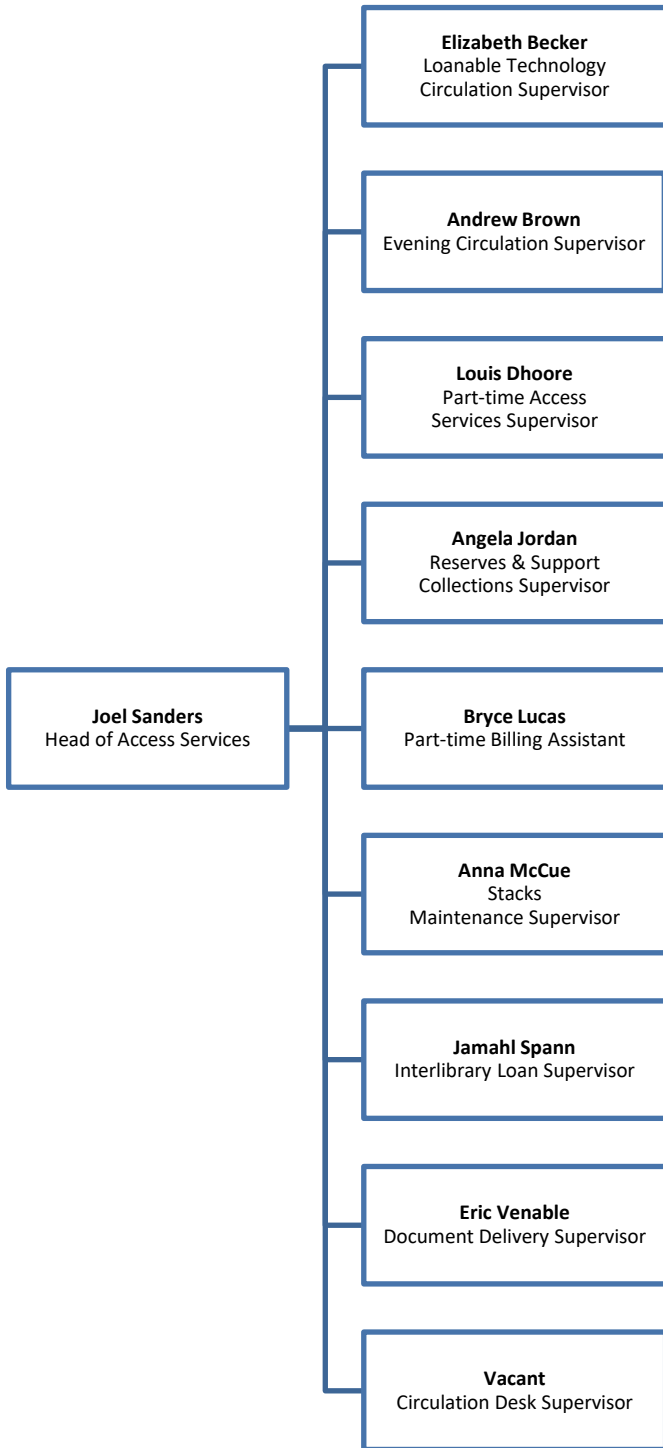

DePaul University Library

Organization Charts

Administration and Management

Teaching, Learning & Research Services

Access Services Staff

Loop Library Staff

Teaching, Learning & Research Services (cont.)

Reference, Instruction & Academic Engagement Staff